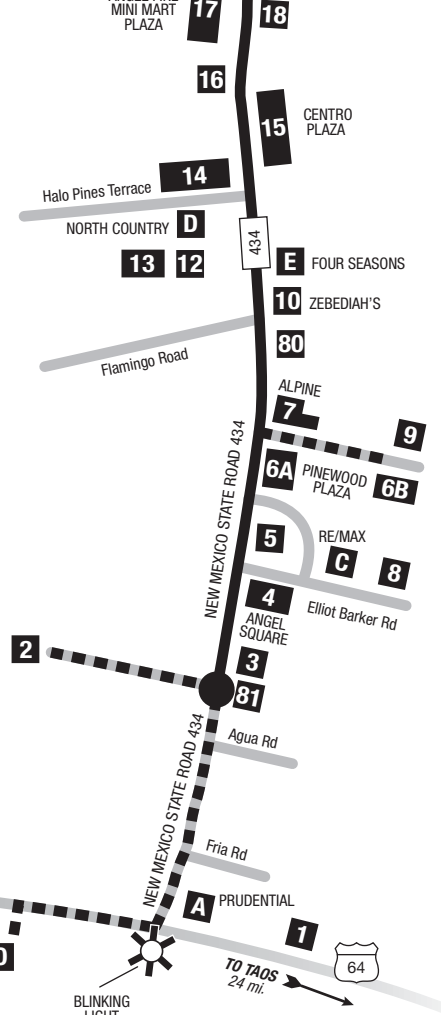

PROPERTY MANAGEMENT COMPANIES

- A Prudential
- C RE/MAX
- D North Country
- E Four Seasons
- F Resort Properties